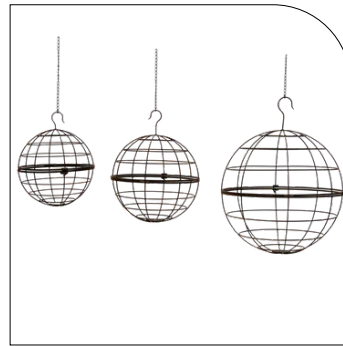

Bowl w/ Dome
Pedestal

Width	Height	Code
70cm	68cm	NJ2847

Bowl w/ Tapered
Frangipani Pedestal

Width	Height	Code
75cm	76cm	NJ2641

Bowl w/ Twisted
Square Pedestal

Width	Height	Code
60cm	80cm	NJ2849

Bowl on Balls
w/ Tall X Pedestal

Width	Height	Code
55cm	95cm	NJ1074

Bowl w/ Twisted
Pedestal

Width	Height	Code
75cm	78cm	NJ1195

Bowl on Balls
w/ X Pedestal

Width	Height	Code
80cm	67cm	NJ1183

Bowl w/ Twisted Leaf Pedestal

Width	Height	Code
80cm	80cm	NJ1363

Bowl on Balls w/ Plain Pedestal

Size	Width	Height	Code
A	100cm	72cm	NJ522A
B	80cm	62cm	NJ522B

Bowl w/ Swirl Stand & Trapezoid Base

Width	Height	Code
100cm	68cm	NJ1707

Metal Ball Pot Holders

Size	Width	Height	Code
A	50cm	50cm	AM013A
B	35cm	35cm	AM013B
C	30cm	30cm	AM013C
Set of 3			AM013